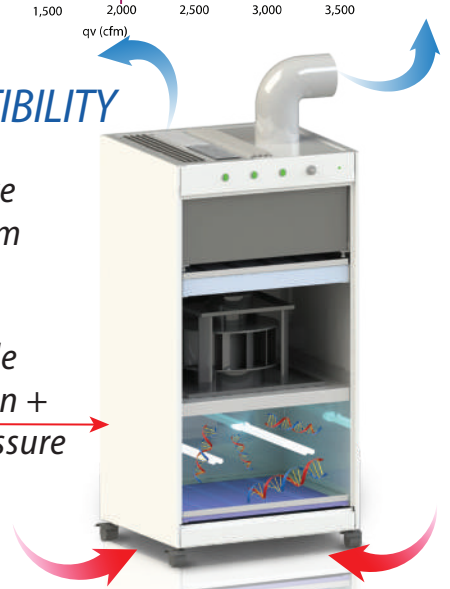

MAFNA AIR TECHNOLOGIES INC.

P: 519-624-4622 | E: Sales@mafna.com | www.healair.ca
475 Sheldon Dr. Cambridge, ON N1T 2B7

HEALair^{TM}
Best care with Healair