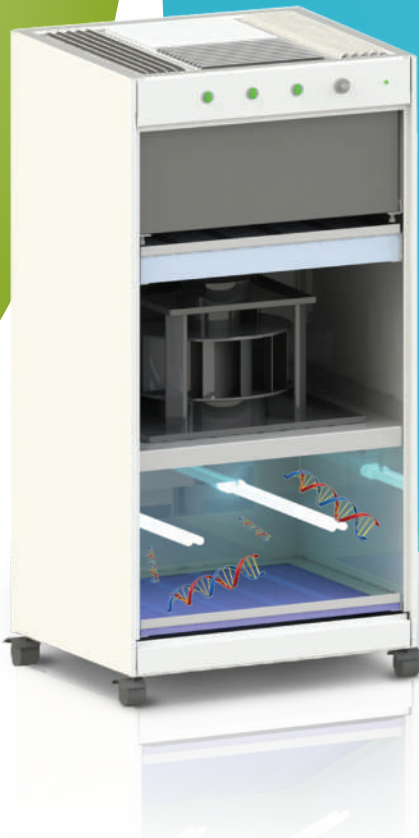

Model : HA2090F2412PG

- Capacity: 2000 CFM
- Dimensions: 28" X 28" X 54" (W X D X H)
- Weight: 200 lbs
- Color: White
- Motor: EC Motor with speed control
- Voltage Options: 120V/1/50-60 Hz / 220V / 1 / 50-60 Hz
- Amps: 10
- Cord: 6'
- Sound Performance:

ACH	4	5	6	7	8	9	10	11	12
SQFT	3000	2400	2000	1714	1500	1332	1200	1090	1000

AVAILABLE MODELS

MODEL	Capacity [CFM]	UVC LIGHT	HEPA FILTER	PLASMA GENERATOR
HA2090	2000	✓	✗	✗
HA2090PG	2000	✓	✗	✓
HA2090F2412	2000	✓	✓	✗
HA2090F2412PG	2000	✓	✓	✓