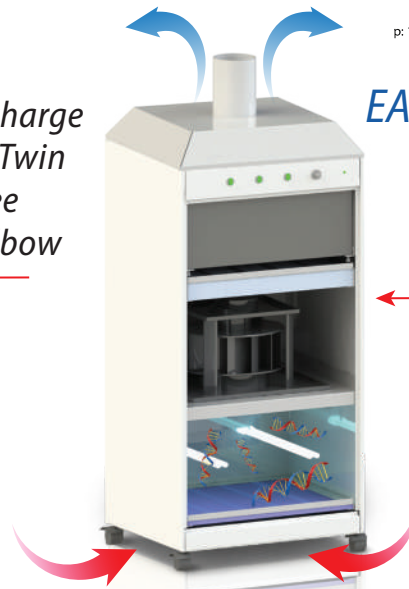

100% Negative
Pressure System

Dual Mode
Recirculation +
Negative Pressure