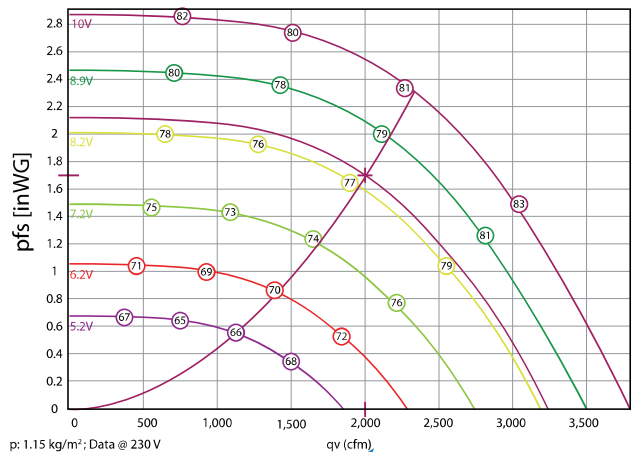

EASY CONVERTIBILITY